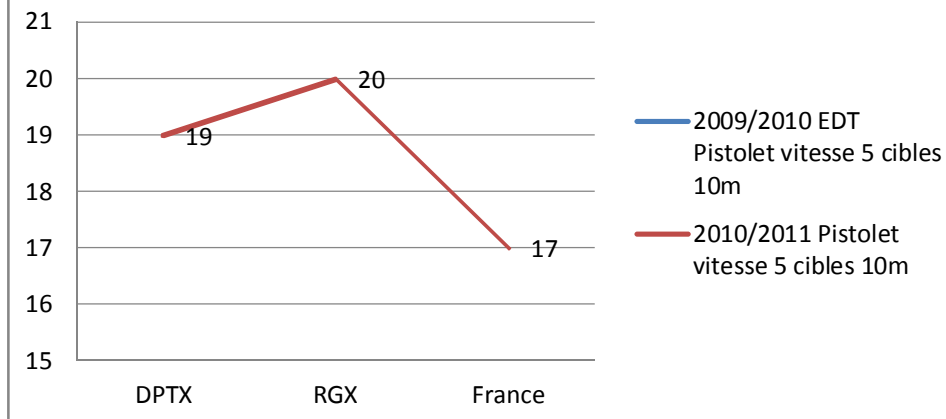

VINCENT MAILFERT PIST. VIT. 5 C. 10M