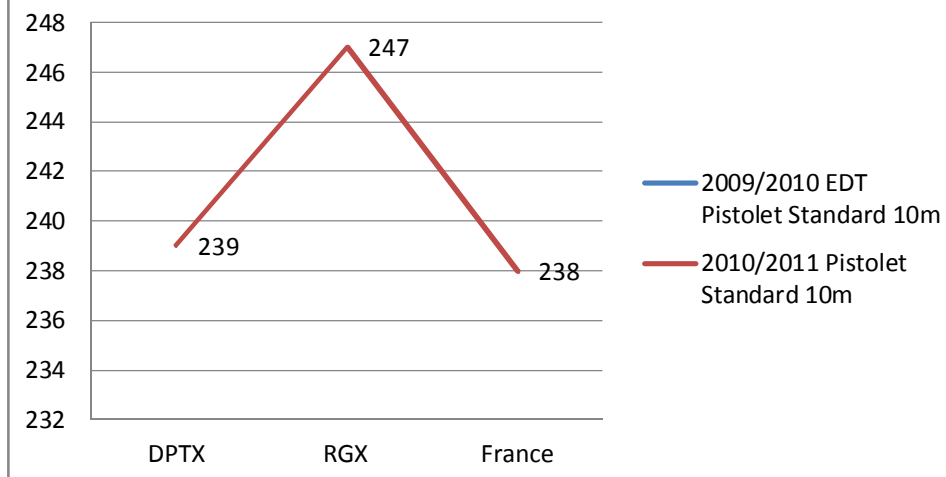

VINCENT MAILFERT PIST. STAND. 10M